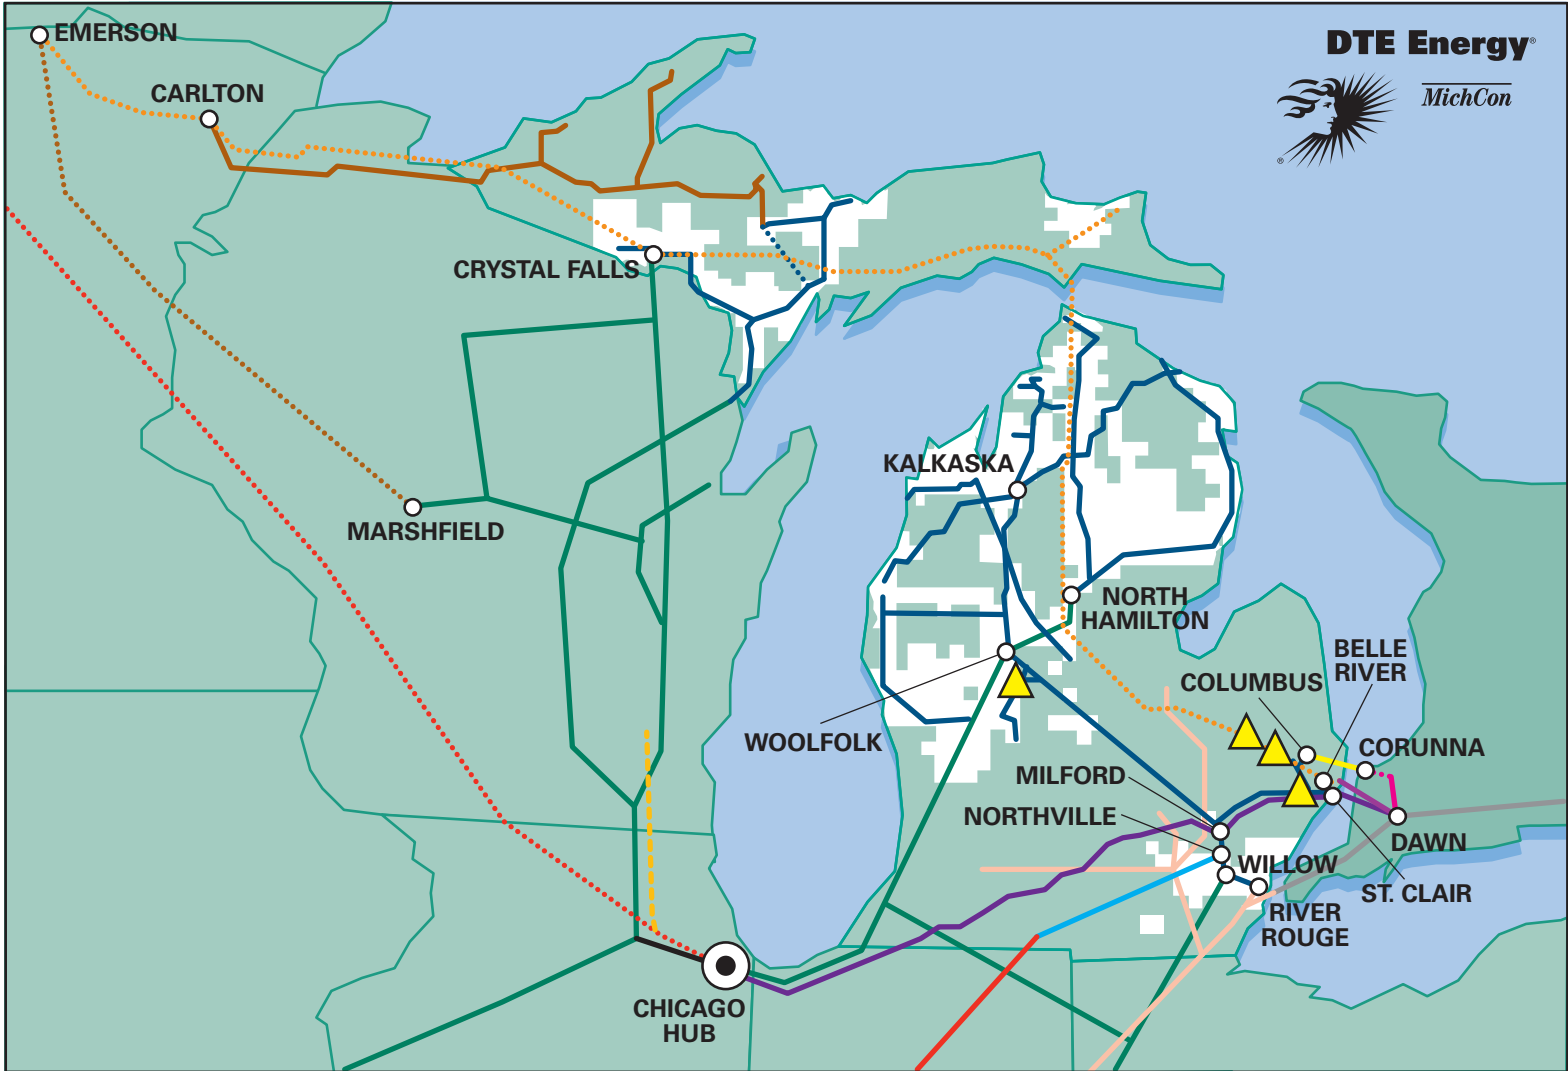

Service Territory & Major Connections

DTE Energy

- | | | | |
|----------------------|--------------------|---------------------|------------------------|
| — MichCon | — Consumers Energy | — Panhandle Eastern | — Vector |
| ⋯ MichCon (Jet Fuel) | ⋯ Great Lakes | — Tecumseh | ⋯ Viking |
| ⋯ Alliance | — Guardian | ⋯ TransCanada | □ MichCon Service Area |
| — ANR | ⋯ Niagara | — Trunkline | ▲ Storage Field |
| — ANR Link | — Northern Natural | — Union | |